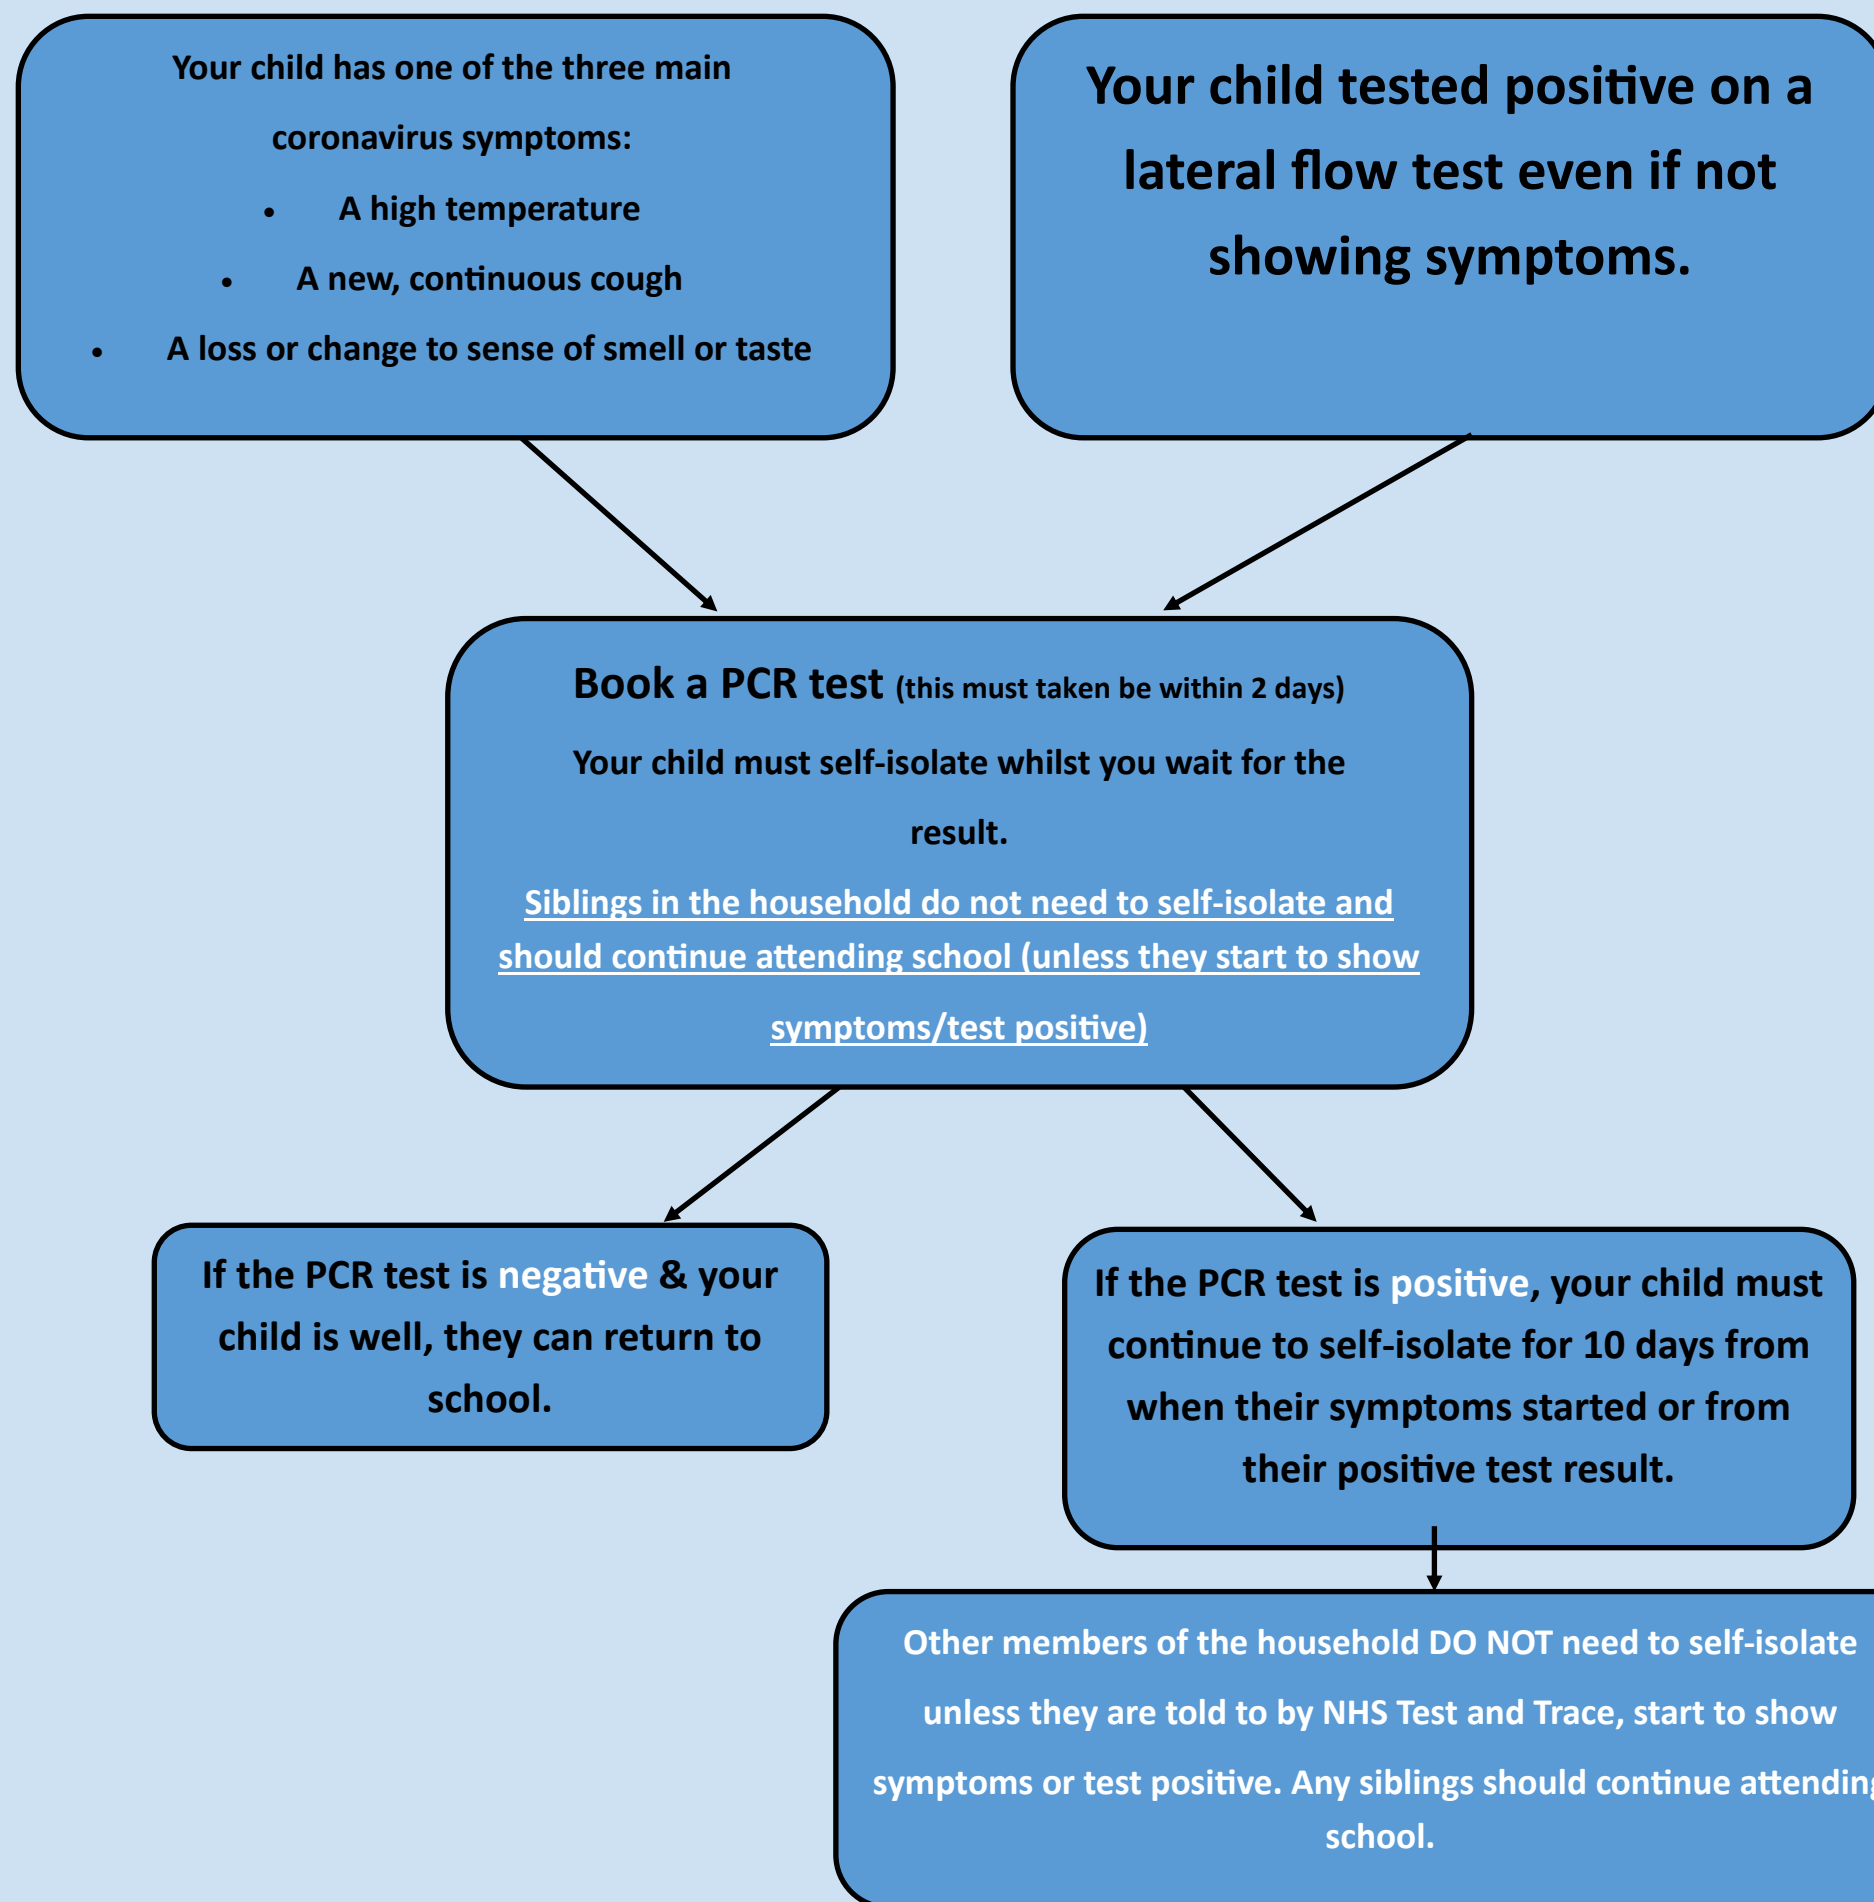

Covid-19 Guidance for Parents/carers

If your child has been in close contact with somebody who has tested positive, you will now be contacted by NHS Test and Trace, *not* the school.