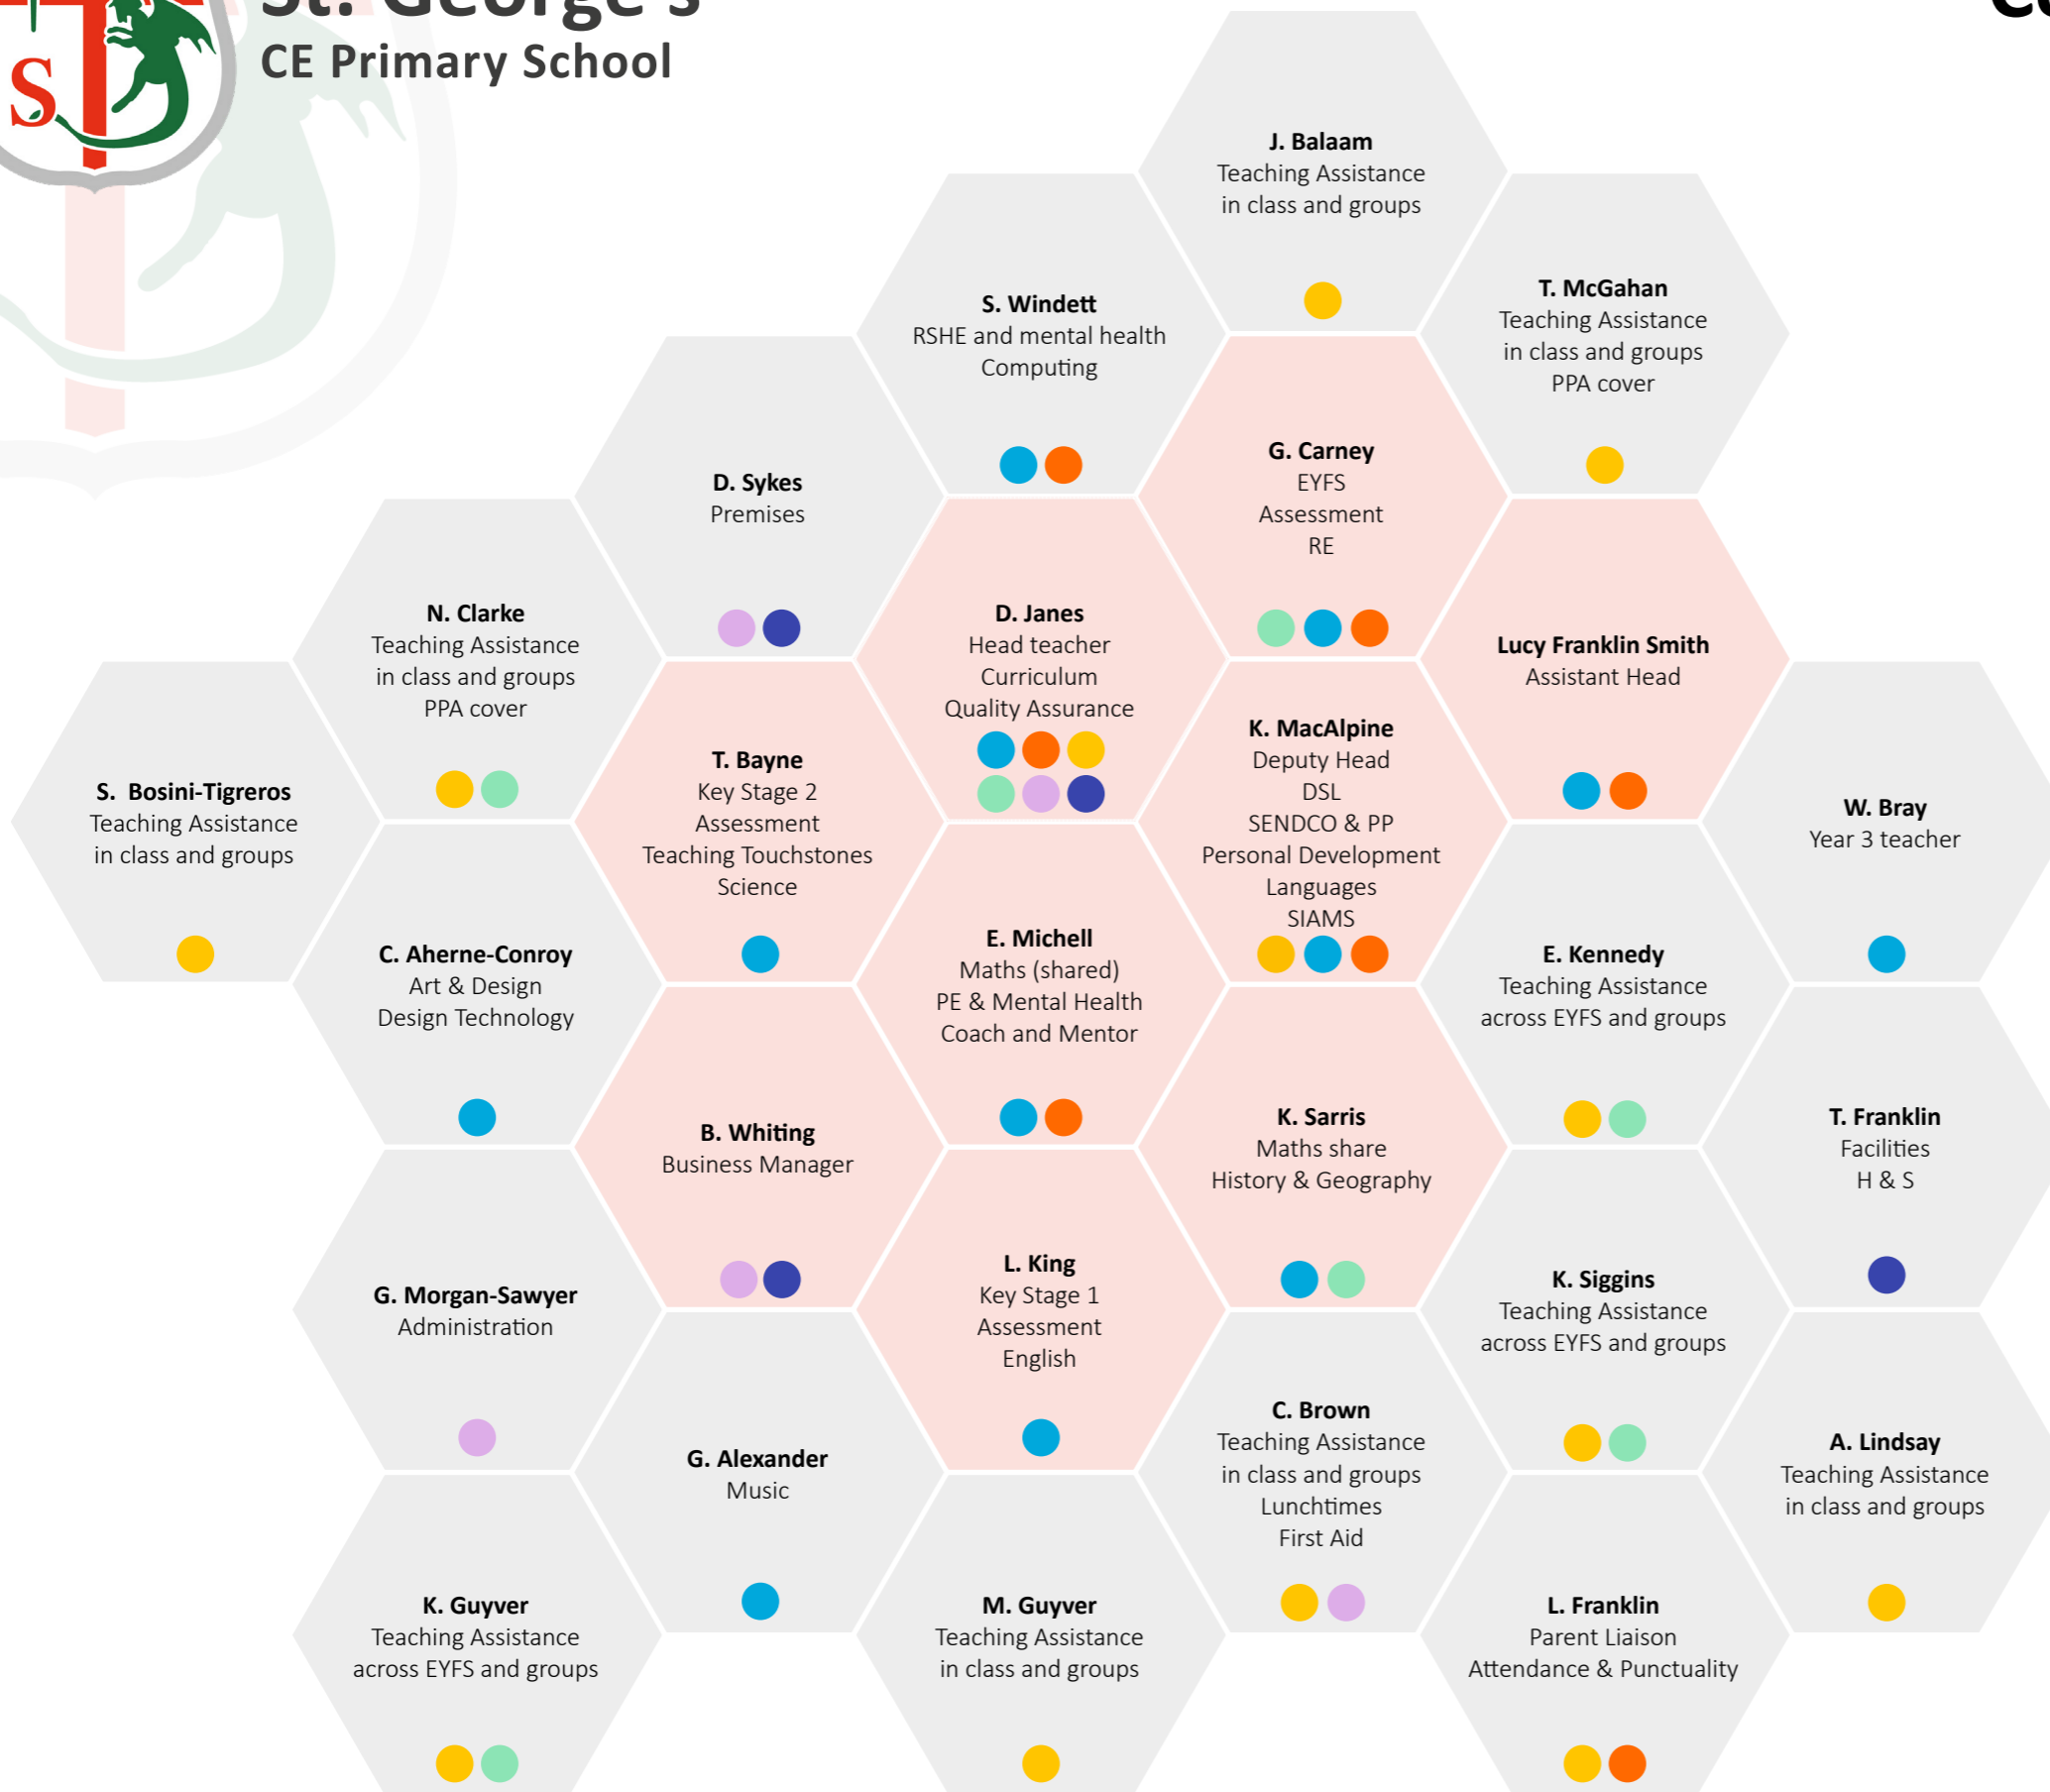

St. George's
CE Primary School

Connected Leadership

Be brave. Be great. Be you.
We are fun. We are together.

-  Senior Leadership Team
-  Curriculum Team
-  Personal Development Team
-  Inclusion Team
-  EYFS Team
-  Finance & Operations Team
-  Facilities Team